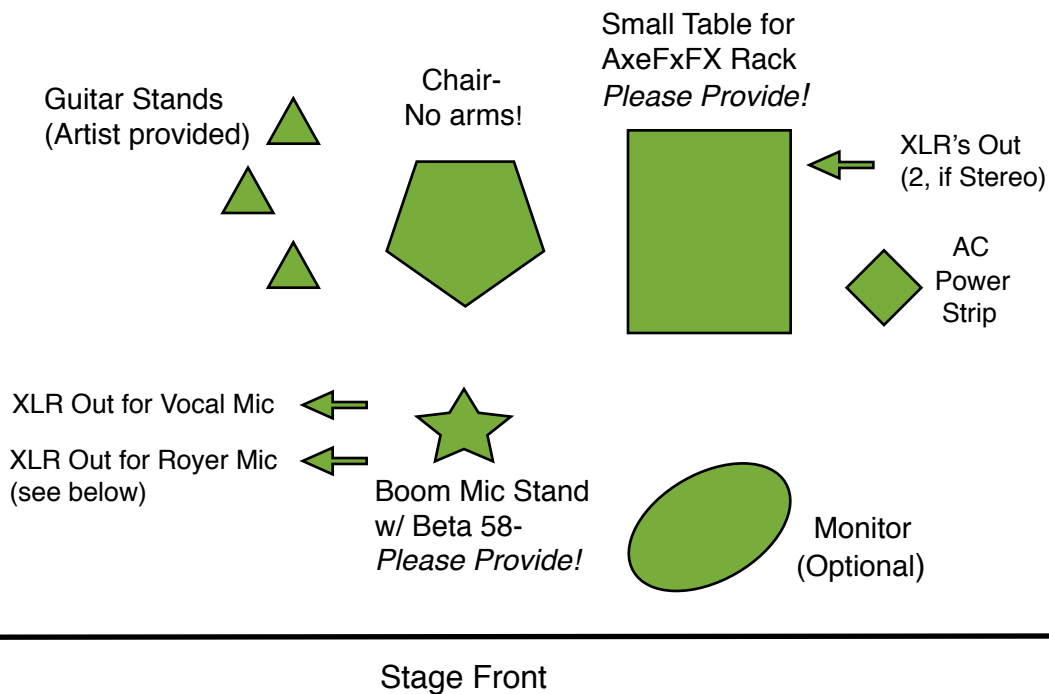

PAUL ASBELL- ACOUSTIC SOLO STAGE PLOT

Outputs:

- XLR for Vocal Mic (Beta 58, or similar)
- XLR, w/ Phantom Power, for Royer 122 guitar mic on gooseneck (artist provided) attached to Boom stand
- XLR out for AxeFx rack (2 if stereo PA)